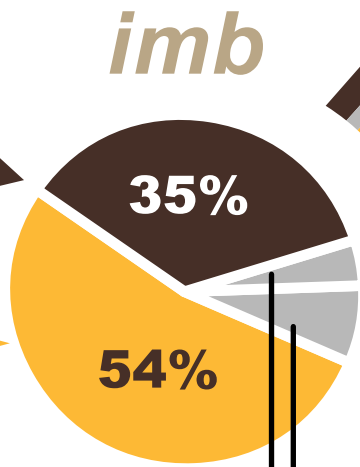

YOUR CHURCH'S GIVING

State Conventions' Cooperative Program

14-57%

SBC Cooperative Program

50%

Other SBC Entities

Lottie Moon Christmas Offering®

100% Overseas Budget

INTO ALL THE WORLD

Hunger, relief and other gifts 3%

Other Income 8%